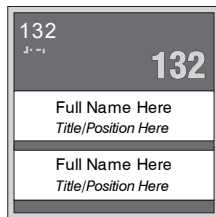

Wayfinding

Size: 6" x 16"
Fingood: HAS-OC-616

Size: 12" x 16"
Fingood: HAS-OC-1216

Size: 14-1/2" x 16"
Fingood: HAS-OC-14.516

Size: 12" x 18"
Fingood: HAS-OC-1218

Size: 14-1/2" x 16"
Fingood: HAS-OCI-14.516

Red & Black

Stenciled Sign Series

ACRYLIC SERIES

Room Identification

Size: 3" x 6"
Fingood: HAS-TA-36

Size: 3" x 9"
Fingood: HAS-TA-39

Size: 5" x 9"
Fingood: HAS-TA-59

Size: 5-1/2" x 8"
Fingood: HAS-TAI-5.58

Size: 8" x 8"
Fingood: HAS-TAI-88

Size: 8" x 8"
Fingood: HAS-TAIS-88

Size: 8" x 8"
Fingood: HAS-TAS-88

Regulatory & Informational

Size: 10" x 8"
Fingood: HAS-TB-108-NH

Size: 10" x 8"
Fingood: HAS-TB-108-PH

Size: 10" x 8"
Fingood: HAS-TB-108-WH

Size: 10" x 8"
Fingood: HAS-TB-108-MH

Size: 10" x 8"
Fingood: HAS-TB-108-N

Size: 10" x 8"
Fingood: HAS-TB-108-P

Size: 10" x 8"
Fingood: HAS-TB-108-W

Size: 10" x 8"
Fingood: HAS-TB-108-M