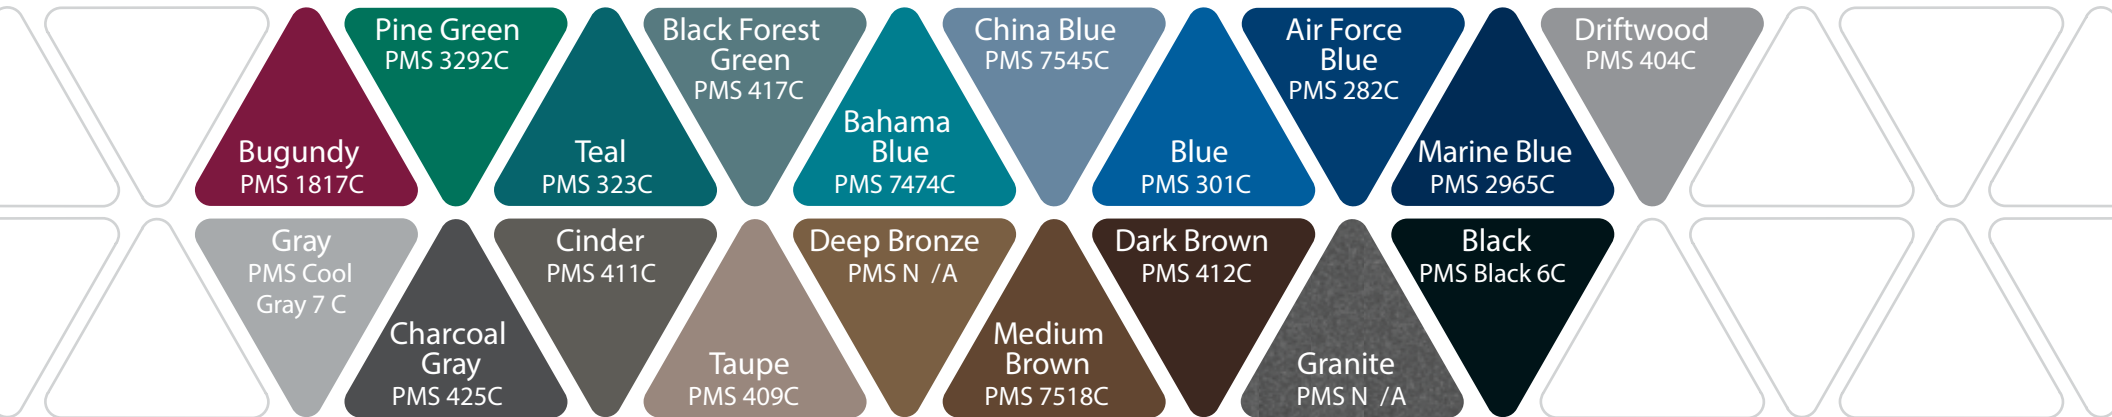

Bright White Tactile